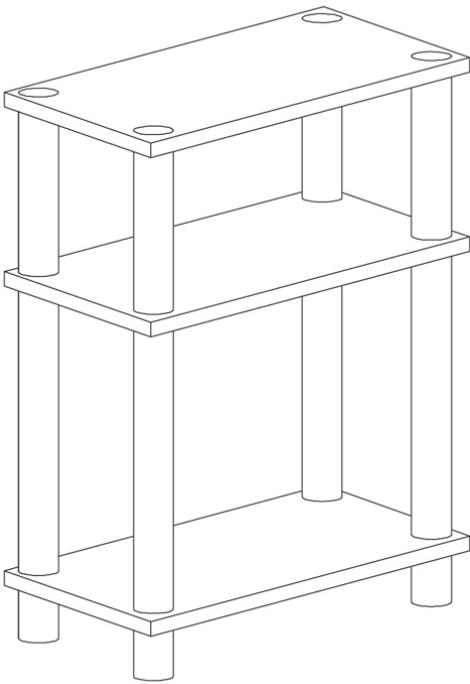

**DM-004**

**3-TIER MULTIPURPOSE SHELF**

PARTS	DESCRIPTION	QTY
	LONG POLE	4 PCS
	SHORT POLE	4 PCS
	FOOT	4 PCS
	CAP	4 PCS
	SHELF	3 PCS

**ASSEMBLY INSTRUCTIONS**

(Care Instructions: wipe with damp cloth)

**STEP 1**

TOP

**STEP 2**

TOP

**STEP 3**

TOP