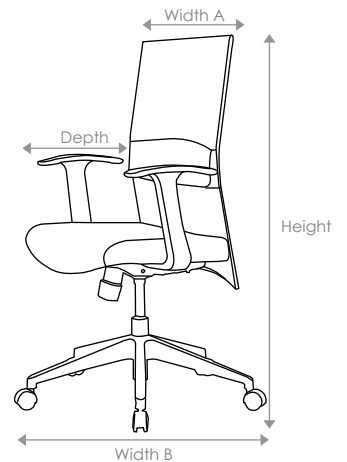

ARMREST

BASE

Backrest colour options:

Seat colour options:

Disclaimer: 1. All images are for illustration purposes only.
2. Colour shown may not be an accurate representation of the actual colour, please refer to actual colour samples for final confirmation.

Dimensions	High	Medium	Low	Cantilever
Height (mm)	1170 - 1250	950 - 1130	860 - 940	910
Depth (mm)	480	480	480	480
Width A (mm)	485	485	485	485
Width B (mm)	730	730	730	570

*Variance ± 5 mm

Container Size	High	Medium	Low	Cantilever
Qty/20GP	90	108	108	51
Qty/40HQ	180	228	228	132

ARTMATRIX TECHNOLOGY SDN BHD (694144-X)
ARTMATRIX MANUFACTURING SDN BHD (693659-U)
Lot 32789, Jalan 5/1A, Taman Perindustrian Selesa Jaya,
43300 Balakong, Selangor, Malaysia.
☎ +603 8962 2286 ☎ +603 8961 8862
✉ sales@artmatrix.com.my
🌐 www.artmatrix.com.my

KK SHOWROOM
Ground Floor, Block B, Lot 4,
Damai Plaza Phase 3,
Wisma CTF, Jalan Damai,
88300 Kota Kinabalu, Sabah, Malaysia.
☎ +6088 448 355 / 448 655
☎ +6088 448 455

JAKARTA REPRESENTATIVE OFFICE
28-12, DBS Bank Tower 28 Floor,
Ciputra World One,
Jalan Prof. Dr. Satrio Kav 3-5,
Jakarta 12940, Indonesia.
☎ +62 21 2988 7965 ☎ +62 21 2988 8201
✉ jakartaoffice@artmatrix.com.my

Accreditation

ISO 9001 & ISO 14001 Certified

Green Labels and Awards

International Member of

Member of