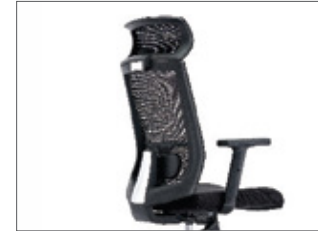

RENEE

Your perfect partner at work

A perfect chair makes you feel more confident. Renee is the right magic chair to release your energy throughout your working experience.

- Complementary fixed mesh headrest.

- Height adjustable padded lumbar support, decorated with chrome cover.

- Height adjustable armrests.

- Multi function mechanism with locking 4 paragraph, tilt 27°+/-1.

- Ergonomically designed seat.

- DIA 660 mm nylon five star base.