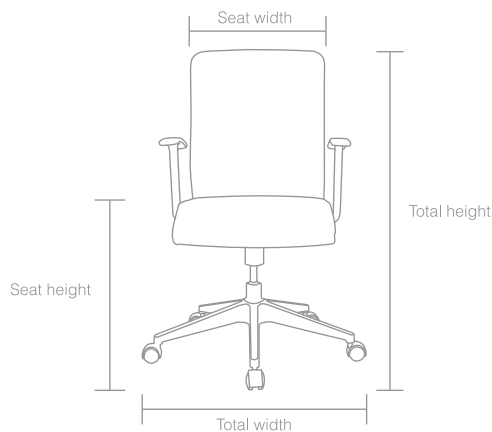

Armrest

Base

Mechanism

Dimension

	High	Medium	Low	Visitor
Total height	1160mm	1060mm	990mm	1030mm
Total width	600mm	600mm	600mm	600mm
Total depth	580mm	580mm	580mm	580mm
Qty / 20GP	90	108	108	45
Qty / 40HQ	180	216	216	99

ARTMATRIX TECHNOLOGY SDN BHD (694144-X)
ARTMATRIX MANUFACTURING SDN BHD (693659-U)
Lot 32789, Jalan 5/1A, Taman Perindustrian Selesa Jaya,
43300 Balakong, Selangor, Malaysia.
☎ +603 8962 2286 📠 +603 8961 8862
✉ sales@artmatrix.com.my
🌐 www.artmatrix.com.my

KK SHOWROOM
Ground Floor, Block B, Lot 4,
Damai Plaza Phase 3,
Wisma CTF, Jalan Damai,
88300 Kota Kinabalu, Sabah, Malaysia.
☎ +6088 448 355 / 448 655
📠 +6088 448 455

JAKARTA REPRESENTATIVE OFFICE
28-12, DBS Bank Tower 28 Floor,
Ciputra World One,
Jalan Prof. Dr. Satrio Kav 3-5,
Jakarta 12940, Indonesia.
☎ +62 21 2988 7965 📠 +62 21 2988 8201
✉ jakartaoffice@artmatrix.com.my

Accreditation

Green Labels and Awards

International Member of

Member of